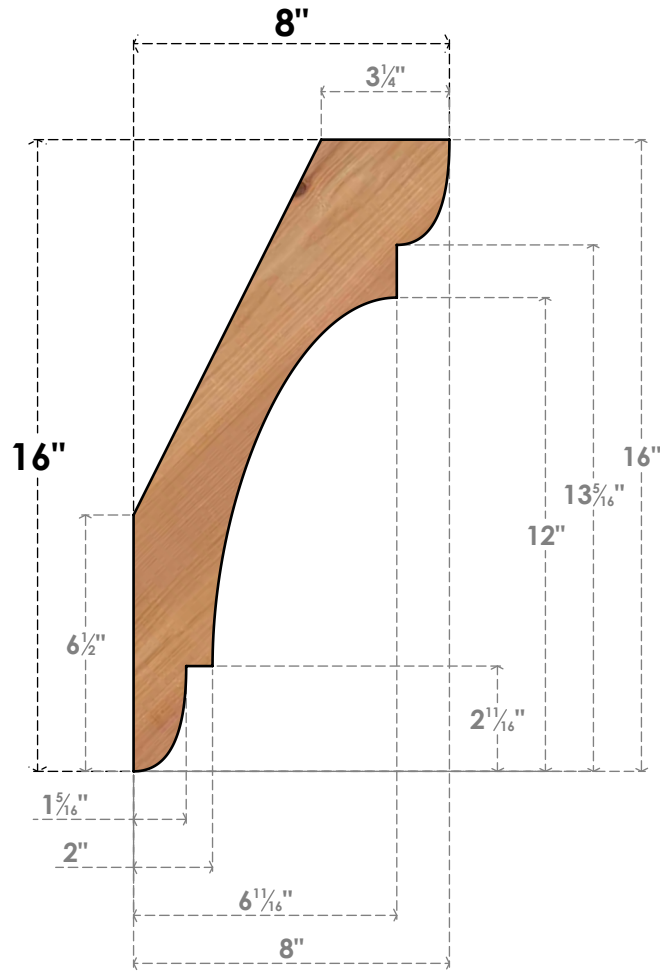

BRC04X08X16OLY00SWR

3 1/2"W X 8"D X 16"H OLYMPIC SMOOTH BRACE, WESTERN RED CEDAR

SIDE

FRONT

EKENA MILLWORK
 2300 WEST MAIN ST.
 CLARKSVILLE, TX 75426
 TOLL FREE: 866-607-0453
 WWW.EKENAMILLWORK.COM

NOTES

1. INSTALLATION TO BE COMPLETED IN ACCORDANCE WITH MANUFACTURER'S SPECIFICATIONS.
2. DRAWING MAY NOT BE TO SCALE
3. THIS DRAWING IS INTENDED FOR DESIGN AND PLANNING PURPOSES ONLY.
4. ALL INFORMATION CONTAINED HEREIN WAS CURRENT AT THE TIME OF DEVELOPMENT BUT MUST BE REVIEWED AND APPROVED BY THE PRODUCT MANUFACTURER TO BE CONSIDERED ACCURATE.
5. PRODUCTS ARE NOT KILN DRIED. THIS ITEM IS UNIQUE AND WILL CONTAIN THE NATURAL VARIATIONS THAT THE WOOD SPECIES OFFERS. THIS MAY RESULT IN VARIATIONS UP TO 1/4"