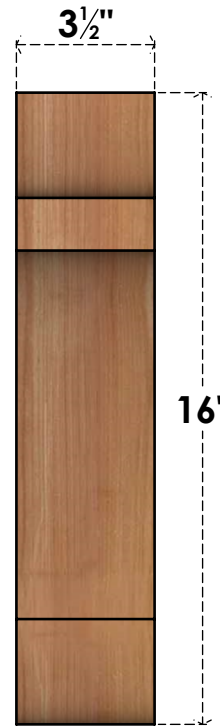

BRC04X08X16OLY00SWR

3 1/2"W X 8"D X 16"H OLYMPIC SMOOTH BRACE, WESTERN RED CEDAR

SIDE

FRONT

EKENA MILLWORK
 2300 WEST MAIN ST.
 CLARKSVILLE, TX 75426
 TOLL FREE: 866-607-0453
 WWW.EKENAMILLWORK.COM

NOTES

1. INSTALLATION TO BE COMPLETED IN ACCORDANCE WITH MANUFACTURER'S SPECIFICATIONS.
2. DRAWING MAY NOT BE TO SCALE
3. THIS DRAWING IS INTENDED FOR DESIGN AND PLANNING PURPOSES ONLY.
4. ALL INFORMATION CONTAINED HEREIN WAS CURRENT AT THE TIME OF DEVELOPMENT BUT MUST BE REVIEWED AND APPROVED BY THE PRODUCT MANUFACTURER TO BE CONSIDERED ACCURATE.
5. PRODUCTS ARE NOT KILN DRIED. THIS ITEM IS UNIQUE AND WILL CONTAIN THE NATURAL VARIATIONS THAT THE WOOD SPECIES OFFERS. THIS MAY RESULT IN VARIATIONS UP TO 1/4"